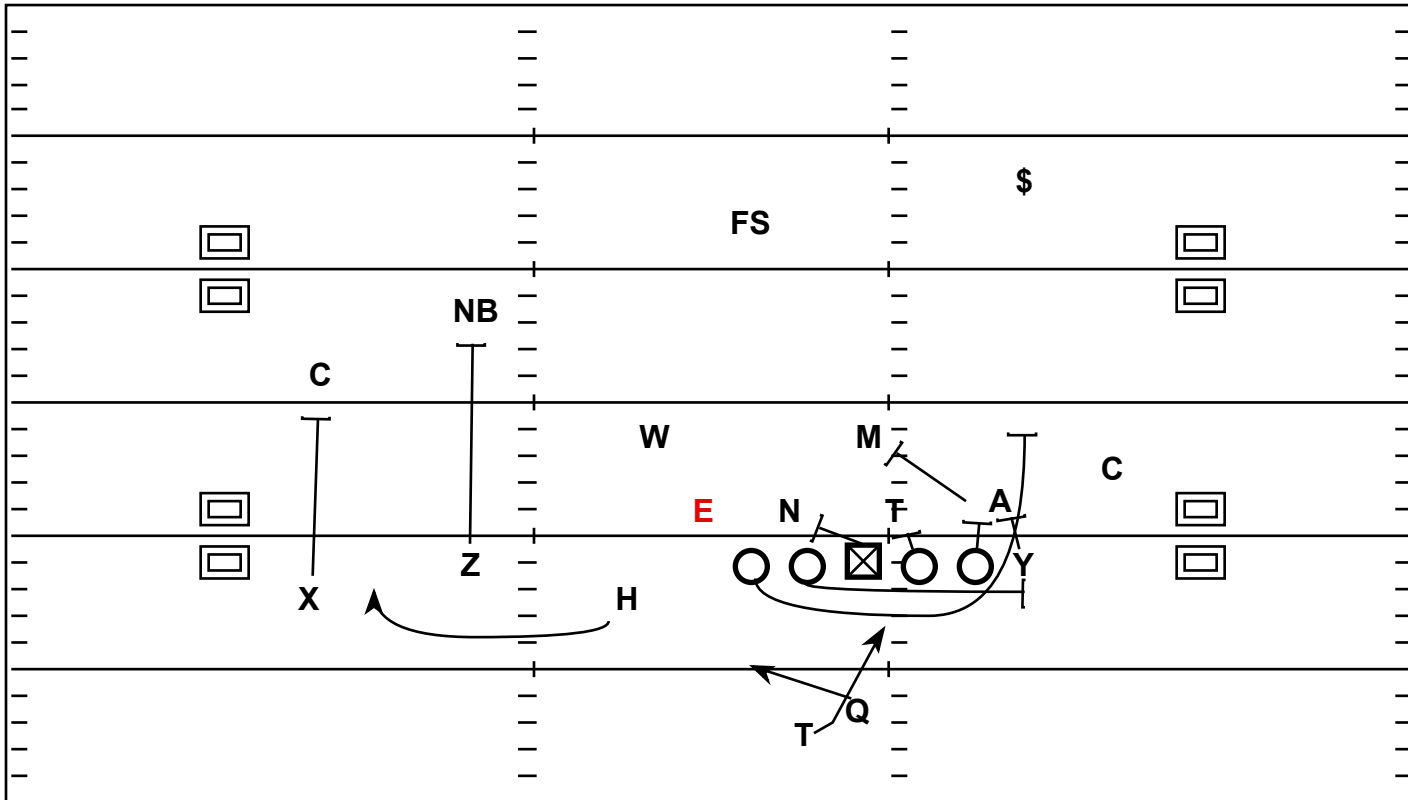

3x1 Nub: GT Read BS Bubble

Oklahoma v. Oklahoma State

Strategy: Bread & Butter Run Scheme paired with a basic Bubble RPO to put the Will Linebacker in conflict and give the Offense the Numbers advantage.

QB Progression/Read: Run Read Defensive End - RPO Read Will Linebacker

X - Block Corner

H - Bubble

Y - Combo Anchor to Mike Linebacker

Z - Block Nickel

T - GT Track, Hug Wall, Follow Wrap

LT - Wrap to Point (1st Playside Linebacker / MDM)

LG - Wham, Open Pull to D-Gap Defender

C - Back Block

RG - Down Block Tackle

RT - Combo Anchor to Mike Linebacker