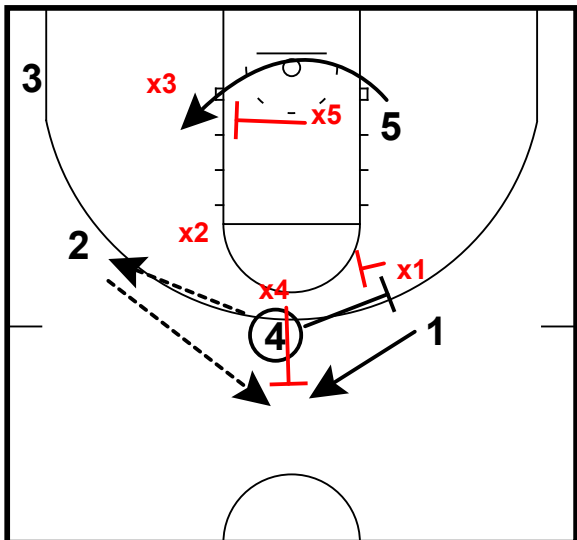

## Baylor vs Kansas State

Switch Secondary Screen/Body on Flare

X1 and X4 switch on screens

Switch Secondary Screen/Body on Flare

X1 bodies up 3 cutting off flare screen