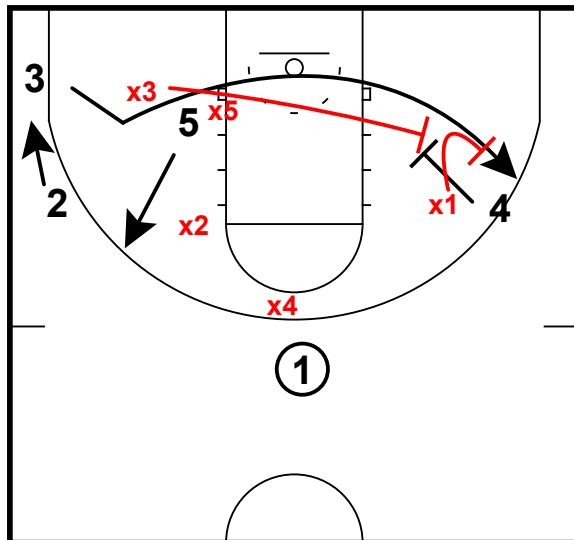

## Baylor vs Kansas State

Switch Secondary Screen/Body on Flare

X1 and X4 switch on screens

Switch Secondary Screen/Body on Flare

X1 bodies up 3 cutting off flare screen