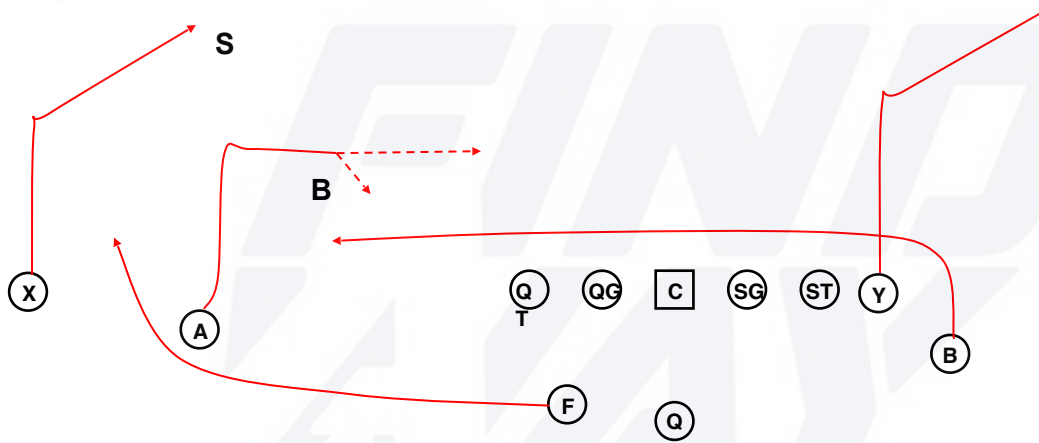

Shallow

Drop Back Pass Overview

In the Gun T RPO system the goal is to run plays that work against ANY coverage with minimal adjustments. This pass concept can be read as a cover 2/4 beater with the “pyramid” signal to the quarterback. It can be read from the Dig/Shallow by reading the playside linebacker. The great part is it creates a natural “rub” for the B to come across on his shallow route.

In keeping with staying simple, the quarterback has one defender to read in both cases. On the pyramid he will read the playside safety. In the base scheme, his eyes go to the playside linebacker. Both reads are simple and clean.

Shallow

Position	Job Description
X	Post over safety. If no safety, skinny post
A	12 yard dig, if void in zone, settle, if not keep working across
F	Wheel, if OLB doesn't run with route settle to block
Y	Corner route
B	Shallow route, 2-3 yards deep, get to other side
QT	Pass pro
QG	Pass pro
C	Pass pro
SG	Pass pro
ST	Pass pro
Q	Read ILB for shallow or dig. If "pyramid" called, read the safety

Flavors of Shallow

Red-Empty-Shallow

Red-Shallow-Switch

"Switch" tells X and A to switch routes