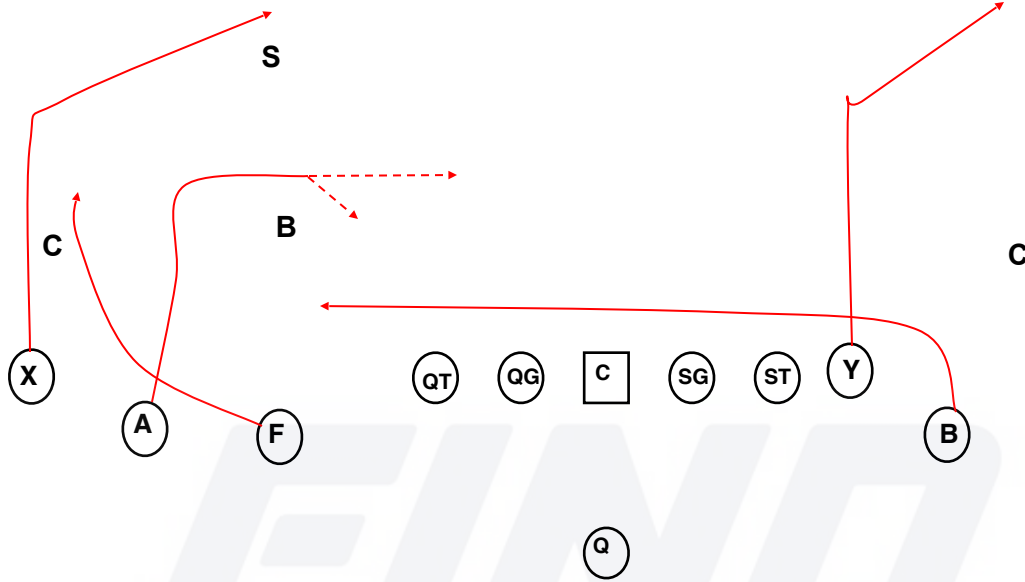

Shallow

Drop Back Pass Overview

In the Gun T RPO system the goal is to run plays that work against ANY coverage with minimal adjustments. This pass concept can be read as a cover 2/4 beater with the “pyramid” signal to the quarterback. It can be read from the Dig/Shallow by reading the playside linebacker. The great part is it creates a natural “rub” for the B to come across on his shallow route.

In keeping with staying simple, the quarterback has one defender to read in both cases. On the pyramid he will read the playside safety. In the base scheme, his eyes go to the playside linebacker. Both reads are simple and clean.

Shallow

Position	Job Description
X	Post over safety. If no safety, skinny post
A	12 yard dig, if void in zone, settle, if not keep working across
F	Wheel, if OLB doesn't run with route settle to block
Y	Corner route
B	Shallow route, 2-3 yards deep, get to other side
QT	Pass pro
QG	Pass pro
C	Pass pro
SG	Pass pro
ST	Pass pro
Q	Read ILB for shallow or dig. If "pyramid" called, read the safety

Flavors of Shallow

Red-Empty-Shallow

Red-Shallow-Switch

"Switch" tells X and A to switch routes