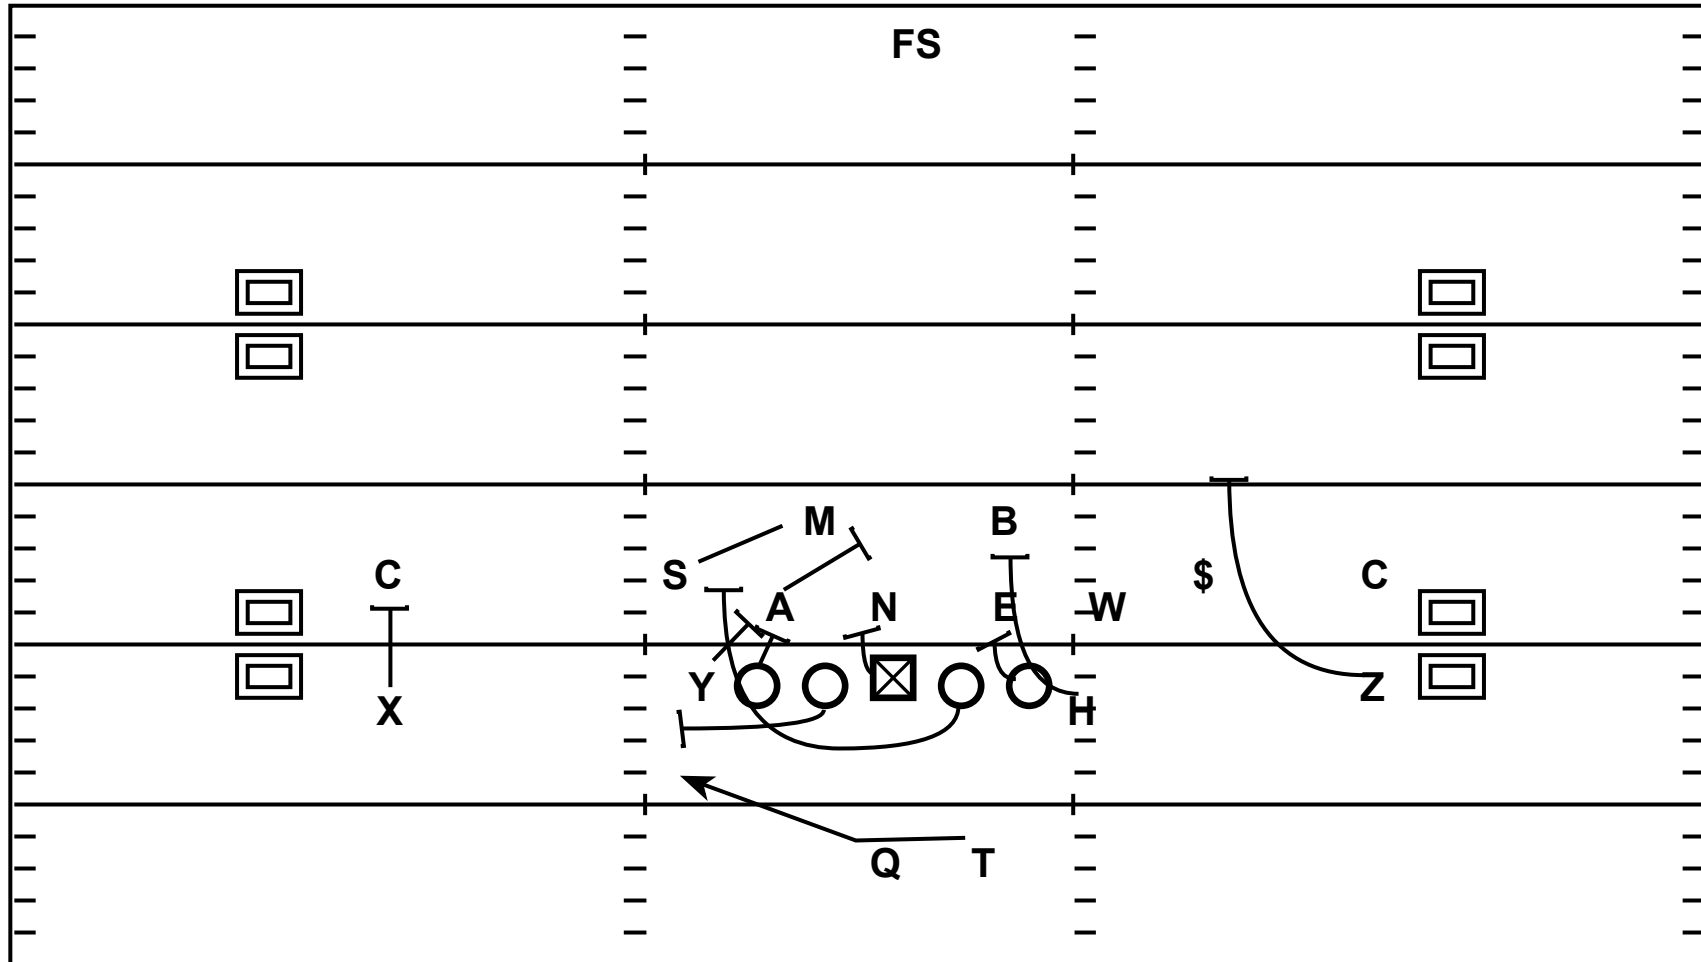

2x2 Ace: Buck Sweep

Quarter	Time	D & D	YD Line	Hash	Score
1st	10:18	2 - 10	-30	M	0 - 0

Strategy: Bread n' Butter Run Game, Create great angles and leverage for your Offensive Line

QB Progression/Read: Hand-Off to RB

X - Block Corner

H - Backside C-Gap Cut-Off up to Backer

Y - Combo Anchor to MDM

Z - Backside Cross Country

T - Sweep Path, Read Kick Out to 2nd Puller

LT - Combo Anchor to MDM

LG - Open Pull to Kick Out D-Gap Defender

C - Drive Seal Nose

RG - Read Pull to Point (Mike Linebacker)

RT - Backside Cut-Off 4i