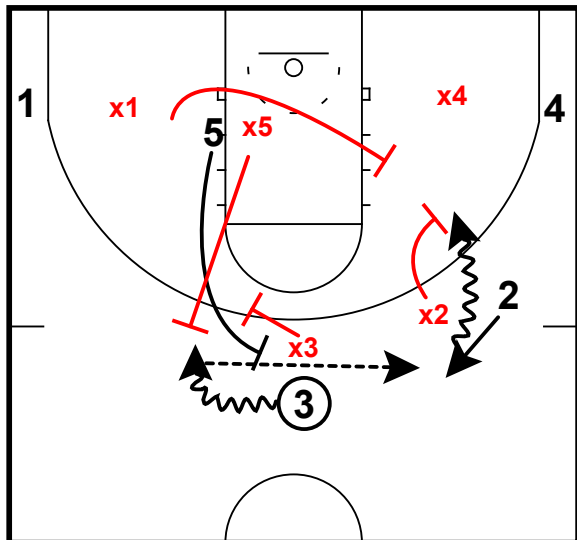

## Baylor vs TCU

Switch Ball Screen 1-5

X3 and X5 switch on ball screen  
X2 applies good ball pressure  
Forces turnover