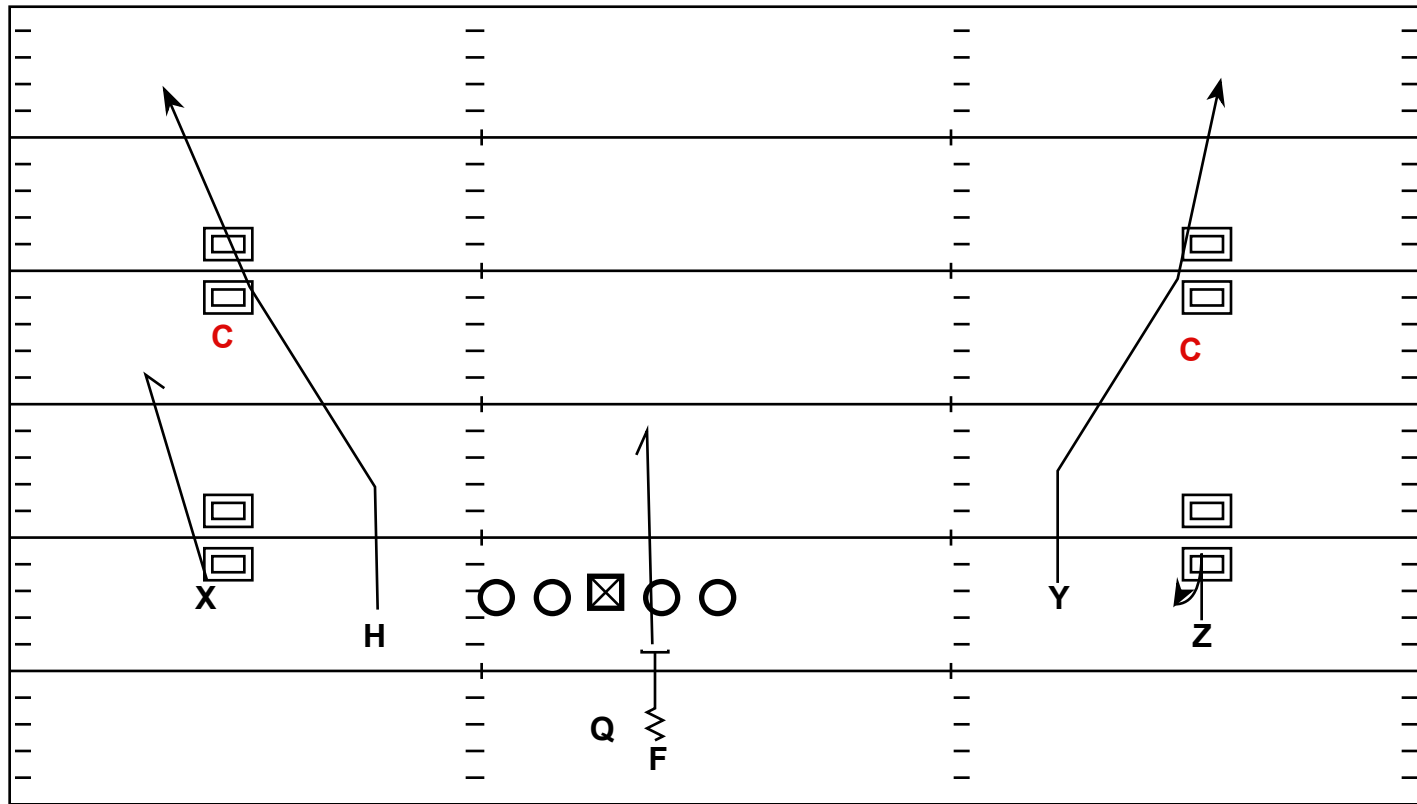

2x2 Mirrored Slot-Fade

QB: Read Base Smash before moving onto a read on the \$

X: Witch Route, Hitch with Width

H: Slot-Fade

Y: Slot-Fade

Z: Now

RB: Check Protect, TaT Checkdown