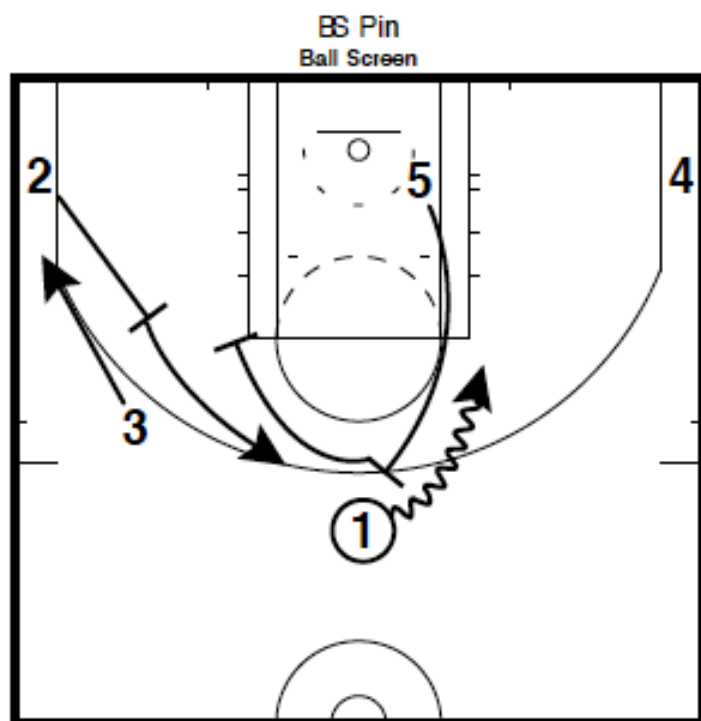

Ball Screen

- 5 sets a BS for 1
- 2 sets a flare for 3
- 5 rolls to pin down for 2
- 1 looks to attack or read for throw backs

SLOB

SLOB Clear STS
SLOB

- 3 clears out to half court
- 2 back screens for 4
- 5 then screens for 2
- 1 looks for lob or 2 in corner