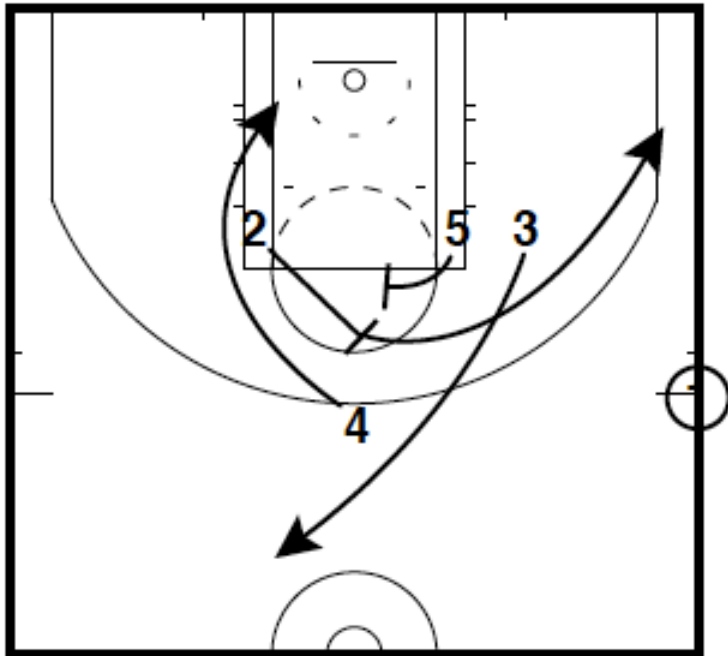

Ball Screen

- 5 sets a BS for 1
- 2 sets a flare for 3
- 5 rolls to pin down for 2
- 1 looks to attack or read for throw backs

SLOB

SLOB Clear STS
SLOB

- 3 clears out to half court
- 2 back screens for 4
- 5 then screens for 2
- 1 looks for lob or 2 in corner