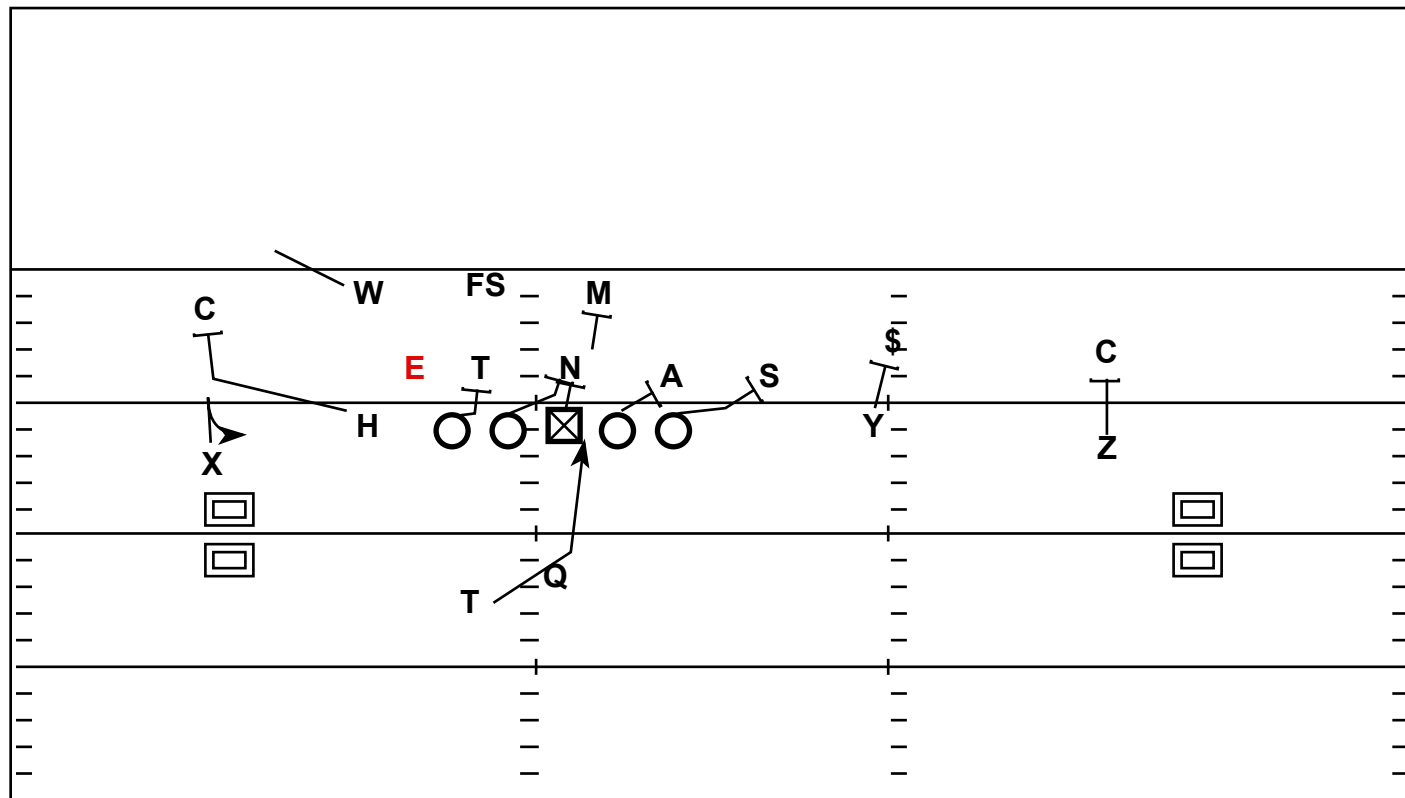

2x2 Open: Inside Zone Read BS Now

Quarter	Time	D & D	YD Line	Hash	Score
3rd	0:54	1 - 4	4	L	24 - 20

Strategy: Negate Box Count with a Read Element. Force the Will Linebacker out of the Run picture with a Now Screen on the Backside
 QB Progression/Read: Read the EMLOS (Defensive End), Pre-Snap the Now Screen on the Backside

X - Now Screen

H - Block Backside Corner

Y - Block \$

Z - Block Playside Corner

T - Inside Zone Track Reading
 Backside Leg of Playside Guard

LT - Block 3-Tech

LG - Combo Nose to Mike

C - Combo Nose to Mike

RG - Inside Drive Anchor

RT - Inside Drive Sam
 Linebacker