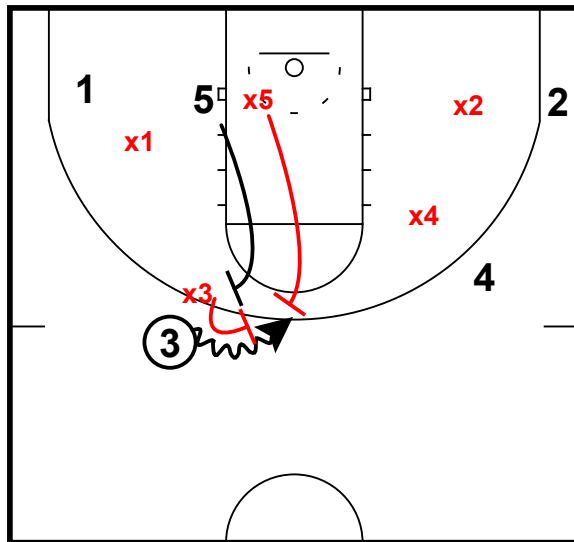

Baylor Defense

Baylor vs TCU

Trap Ball Screen/End of Possession

Pass is made to 3 popping to the top of key
1 exits to the corner

Trap Ball Screen/End of Possession

X3 and X5 trap 3 dribbling off ball screen