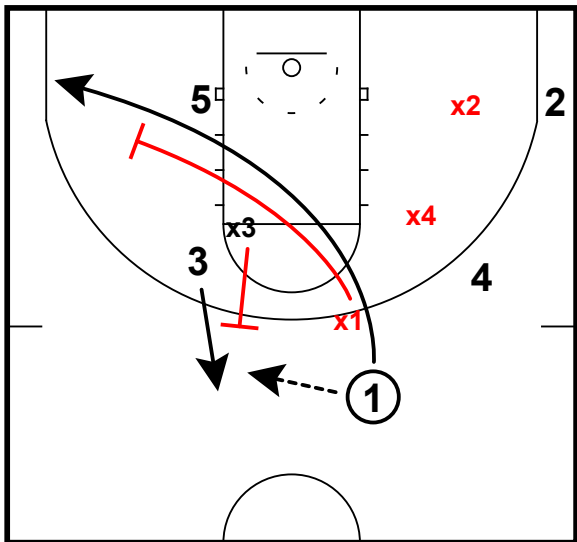

Baylor Defense

Baylor vs TCU

Trap Ball Screen/End of Possession

Pass is made to 3 popping to the top of key
1 exits to the corner

Trap Ball Screen/End of Possession

X3 and X5 trap 3 dribbling off ball screen