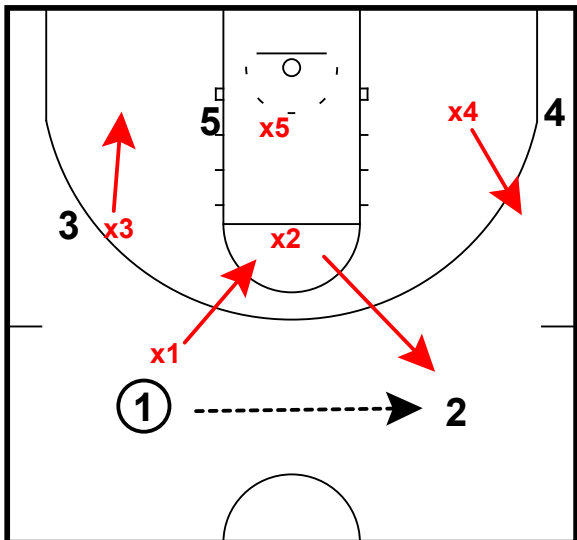

Baylor Defense

1-1-3 Zone

Slot to Slot Pass

1 and 2 rotate between guarding the high post and the perimeter on a slot to slot pass

Slot to Slot Pass

X1 sinks back to protect post area
 X4 denies pass to the corner
 Weak side wing X3 moves inside and deeper than the deepest man on his side of the court.
 Must be ready to intercept skip passes