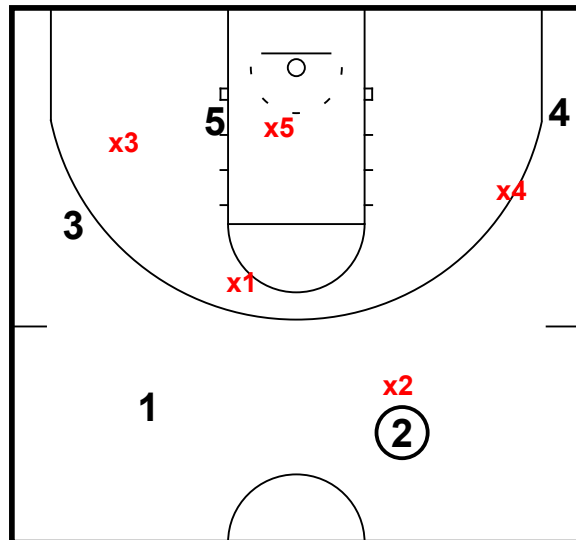

Baylor Defense

1-1-3 Zone

Slot to Slot Pass

1 and 2 rotate between guarding the high post and the perimeter on a slot to slot pass

Slot to Slot Pass

X1 sinks back to protect post area
 X4 denies pass to the corner
 Weak side wing X3 moves inside and deeper than the deepest man on his side of the court.
 Must be ready to intercept skip passes