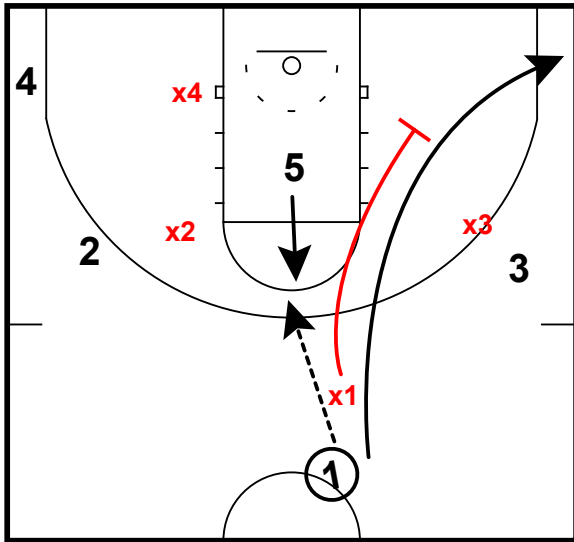

Baylor Defense

Florida vs Baylor

1-3-1 Look/Switch to Man

Defense starts out looking like a 1-3-1
Switch to man after 1st pass