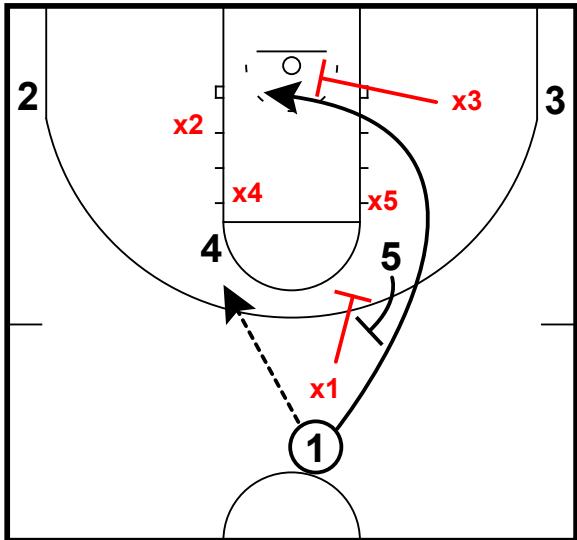

Baylor Defense

Baylor vs Kansas State

Switch Flex Cuts/Wall Up on Shot

x3 switches with X1 to cover cut made by 1

Switch Flex Cuts/Wall Up on Shot

X1 fights over pin down and closes out on the shooter