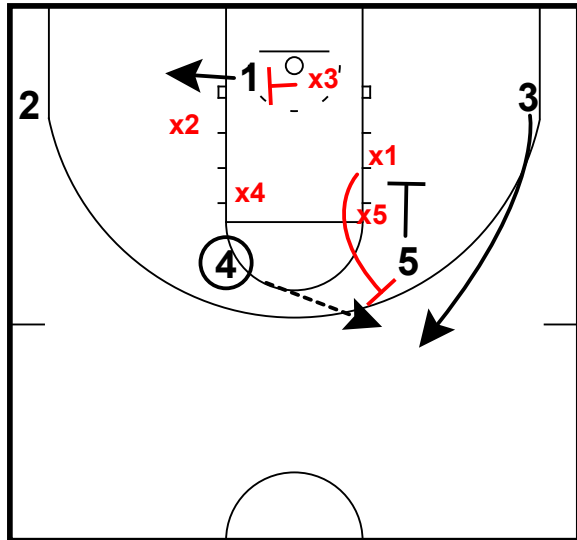

Baylor Defense

Baylor vs Kansas State

Switch Flex Cuts/Wall Up on Shot

x3 switches with X1 to cover cut made by 1

Switch Flex Cuts/Wall Up on Shot

X1 fights over pin down and closes out on the shooter