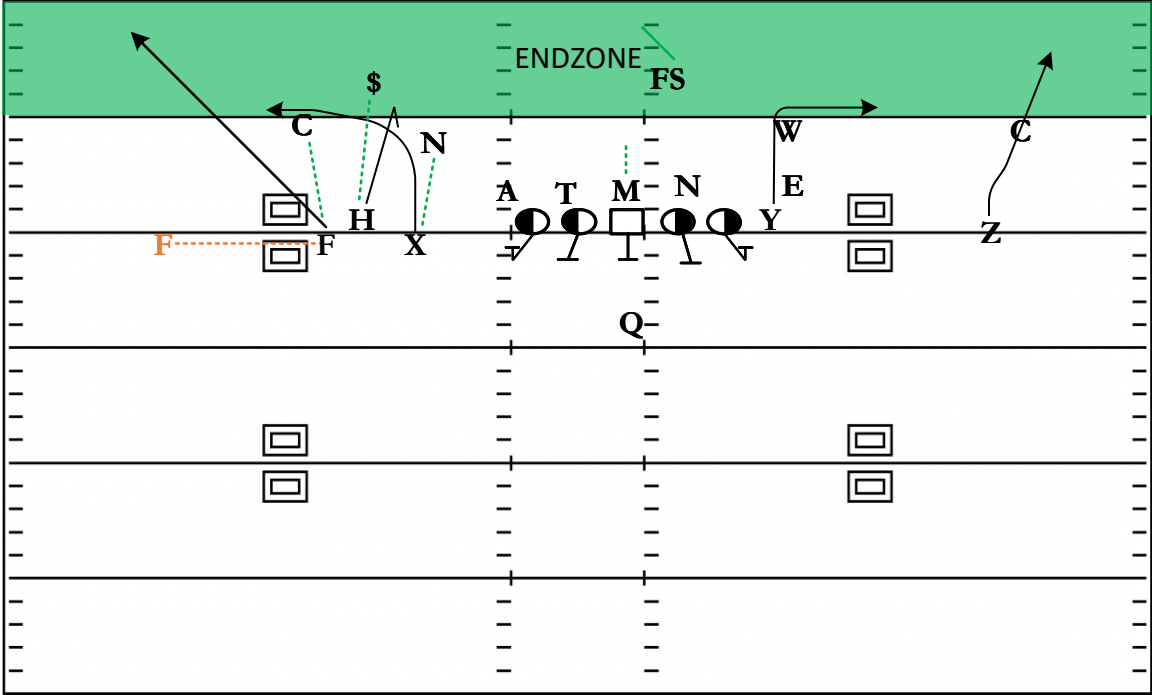

Empty Attached F-In: Rub

QTR	TIME	D & D	YD LINE	HASH	SCORE
3rd	4:23	3 & 4	4	R	7 - 17

STRATEGY: Attack Man Coverage by getting into an Empty Formation, motioning a receiver into a condensed set (Cluster) then working a Rub on the Nickel to get your best player open

QB READS & PROGRESSION: Man = Throw the Rub / Zone = Work the Fade-Out Side

X	Work Rub under the H	LT	BoB Protection
H	Set the Rub	LG	BoB Protection
Y	Speed Out	C	BoB Protection Vertical Set w/ Eyes on the Mike
Z	Fade	RG	BoB Protection
F	In Motion Run as Fast as Possible to Back Pylon	RT	BoB Protection