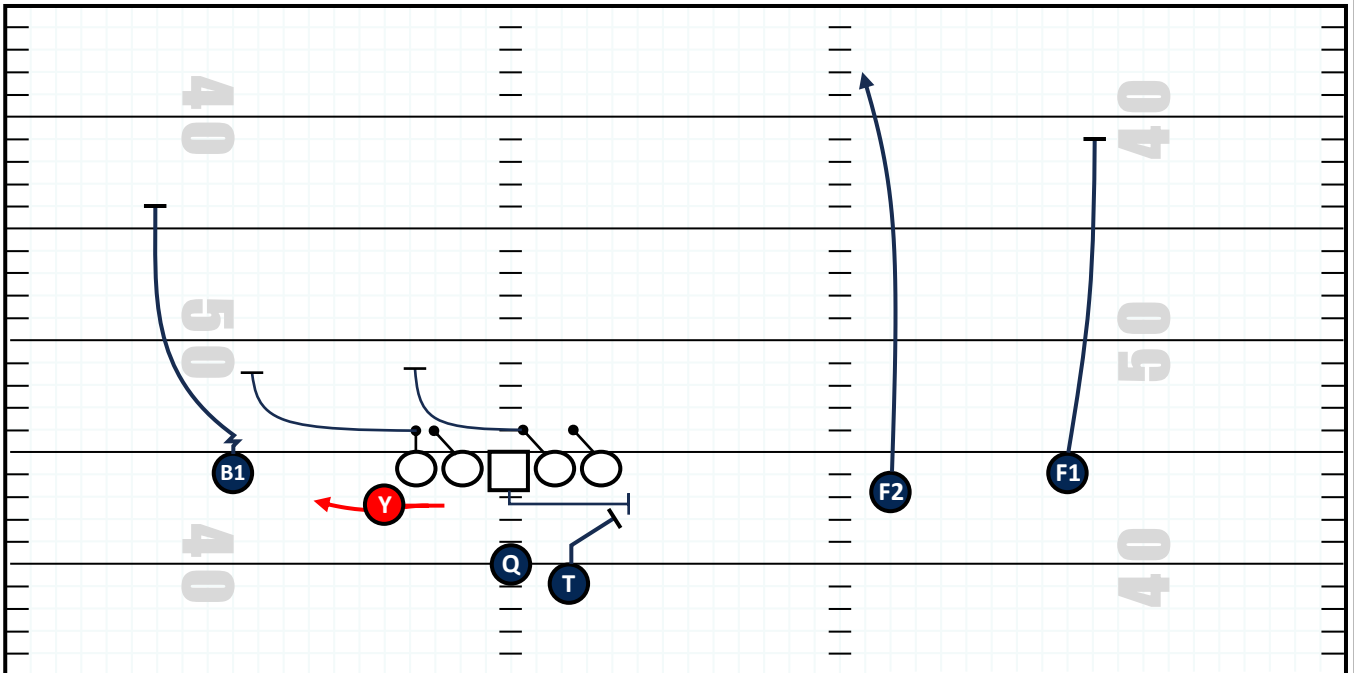

# TE SCREEN

POS	ROUTE	COACHING POINTS
F1	<b>RUN OFF</b>	RUN OFF THE CB ENGAGE WHEN HE TRIGGERS
F2	<b>SEAM</b>	RUN VERTICAL UP THE HASH EAT COVERAGE
B1	<b>RUN OFF</b>	RUN OFF THE CB ENGAGE WHEN HE TRIGGERS
Y	<b>SCREEN</b>	SLOW SHUFFLE INSIDE, LET OL RELEASE SLOWLY ARC OUT TO SIDELINE, CATCH-TUCK, FIND THE ALLEY
RB	<b>BLOCK</b>	SECURE EDGE HELP TRAP BLOCKER SECURE POCKET FOR QB
LT	<b>ALLEY</b>	HANDS ON NEAREST THREAT RELEASE FLAT TO #'s BLOCK 1 <sup>ST</sup> THREAT
LG	<b>MAN</b>	BLOCK MAN ON
OC	<b>TRAP</b>	FLAT PULL KICKOUT EMOL
RG	<b>CHASE</b>	HANDS ON NEAREST THREAT RELEASE FLAT TO BLOCK 1 <sup>ST</sup> CHASER
RT	<b>DOWN</b>	BLOCK DOWN
QB	<b>QK-5</b>	QUICK 5-DROP EYES AWAY FROM SCREEN, THROW TO Y