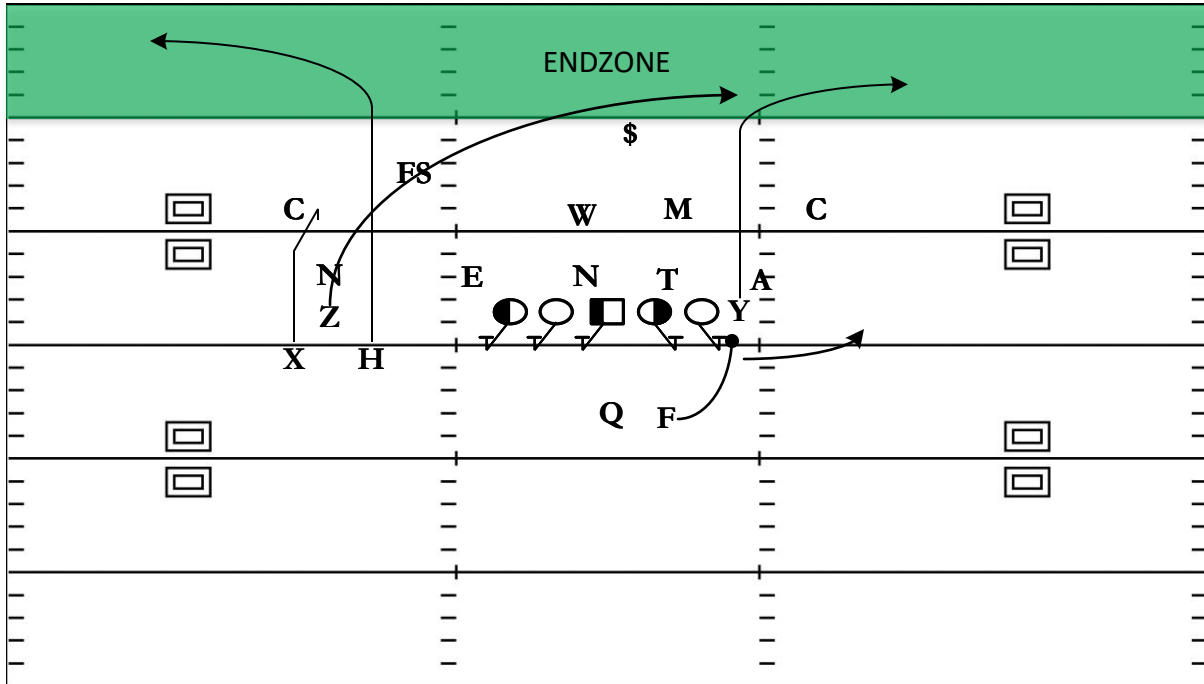

# 3x1 Nub Cluster: Smash Dig

QTR	TIME	D & D	YD LINE	HASH	SCORE
1st	10:19	1 & GL	8	R	0 - 0

**STRATEGY:** Use Cluster to mess w/ the coverage responsibilities. As Corner route pulls both the Corner & the Free Safety opening up the Hitch.

**QB READS & PROGRESSION:** High/Low Read the Corner for the Smash Concept – Dig Late

<b>X</b>	Inside Release Hitch	<b>LT</b>	Slide Protect C-Gap
<b>H</b>	Corner Break at Goalline aim for back pylon	<b>LG</b>	Slide Protect B-Gap
<b>Y</b>	Deep Out	<b>C</b>	Slide Protect A-Gap
<b>Z</b>	Over	<b>RG</b>	Man Locked 3-Tech Tackle
<b>F</b>	Chip Protect To checkdown	<b>RT</b>	Man Locked Anchor