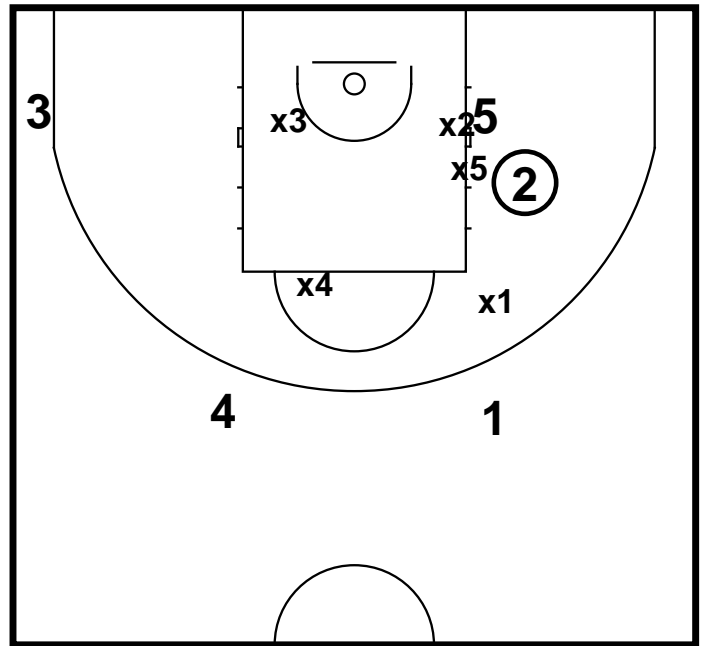

Strong Side Post Peel

Strong Side Post Peel
Frame 1

Strong Side Post Peel
Frame 2

X5 stops the ball. X2 switches to O5 and immediately starts blocking out.