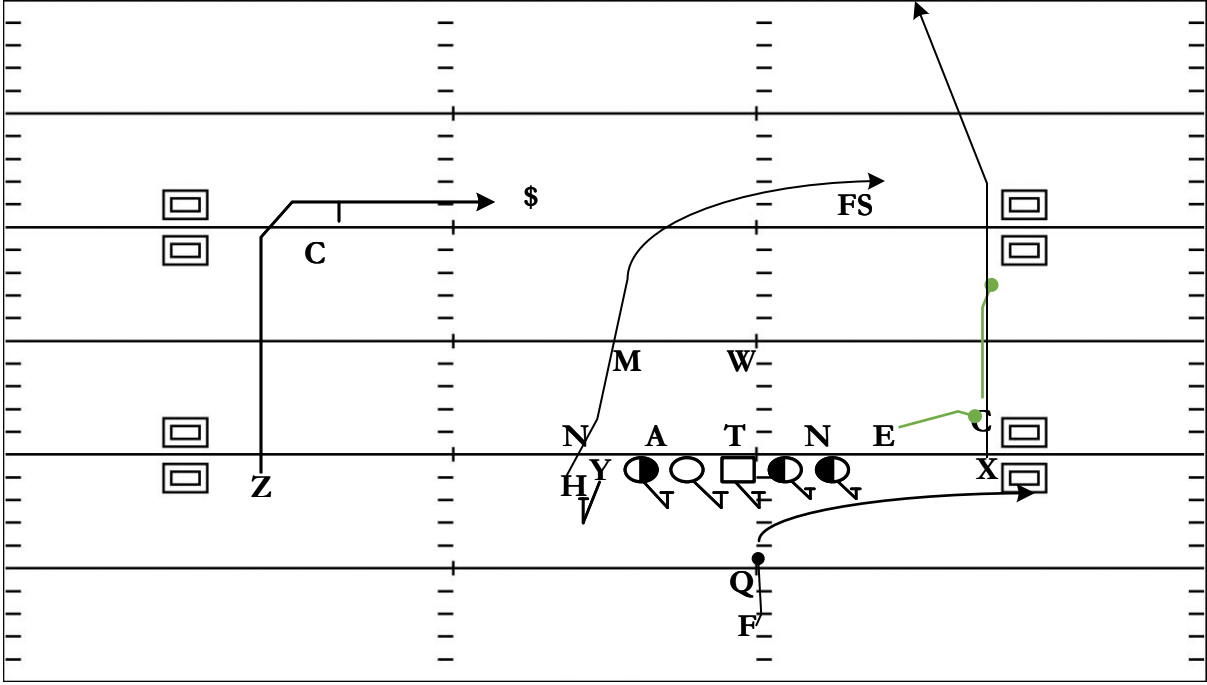

# 3x1 Heavy: Play-Action Post Chaser

QTR	TIME	D & D	YD LINE	HASH	SCORE
4th	14:47	1 & 10	40	R	23 - 7

**STRATEGY:** Use Play-Action to take a deep vertical shot over the top of the defense. Using the Skinny Post to run the top of the defense off then have a chaser come underneath

**QB READS & PROGRESSION:** Skinny Post – Chaser – Post Curl - Checkdown

<b>X</b>	Skinny Post	<b>LT</b>	Slide Protect to Boundary
<b>H</b>	Vertical to Chaser	<b>LG</b>	Slide Protect to Boundary
<b>Y</b>	Man Protect Nickel if he drops look to help	<b>C</b>	Slide Protect to Boundary
<b>Z</b>	Post-Curl	<b>RG</b>	Slide Protect to Boundary
<b>F</b>	Play-Action Fake w/ Q Slide Checkdown	<b>RT</b>	Slide Protect to Boundary