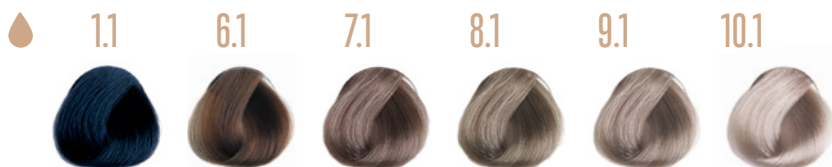

REVERSO[®] HAIR COLOR CHART

NATURALI NATURAL

CENERE ASH

CENERE INTENSO DEEP ASH

BEIGE BEIGE

DORATI GOLDEN

RAMATI COPPER

ROSSI RED

MOGANO MAHOGANY

VIOLETTI VIOLET

FANTASIA

FANTASIA

3.71

5.71

5.06

5.05