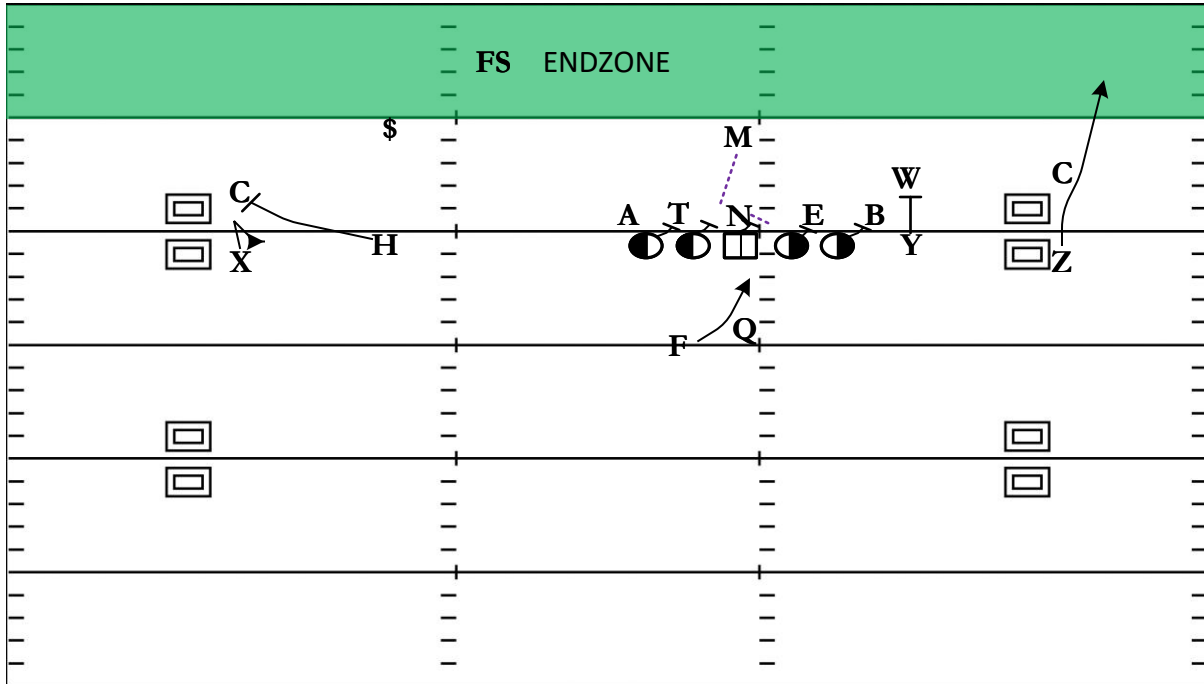

2x2 Open: Inside Zone Read

QTR	TIME	D & D	YD LINE	HASH	SCORE
4th	10:38	1 & 5	5	R	13 - 23

STRATEGY: Call a run out of 11 personnel but add in two pre-snap RPO's, one that attacks #'s (Now) and one that attacks leverage (Fade).

QB READS & PROGRESSION: Pre-Snap Read if you have the Free Access Now (assess #'s) then read if you have the leverage and man coverage on the fade.

X	Now	LT	Drive Cut-Off 3-Tech Tackle
H	Block the Corner for the Now	LG	Work Zone Combo Nose to Mike When Mike fits Backside A-Gap Take him
Y	Dig Out the Will Linebacker	C	Work Zone Combo Nose to Mike
Z	Fade	RG	Inside Drive 3-Tech Defensive End
F	Inside Zone Path Read Bang, Bend, Bounce	RT	Inside Drive Stand Up Buck Linebacker