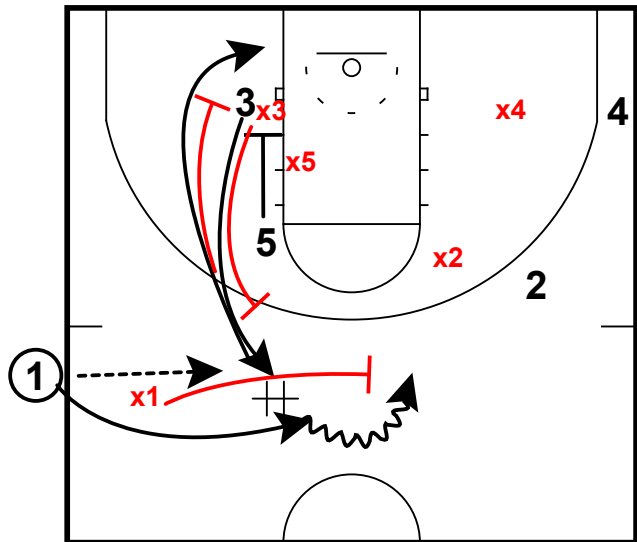

Baylor Defense

Baylor vs Kansas State

Slob/Trail Screen/Good Scramble/Rotation

Slob/Trail Screen/Good Scramble/Rotation

X3 trails screen set by 5
X1 goes under DHO