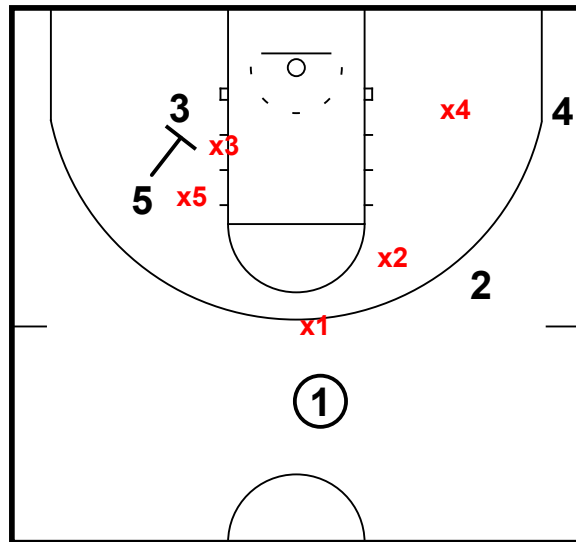

Baylor Defense

Baylor vs Kansas State

Slob/Trail Screen/Good Scramble/Rotation

Slob/Trail Screen/Good Scramble/Rotation

X3 trails screen set by 5
X1 goes under DHO