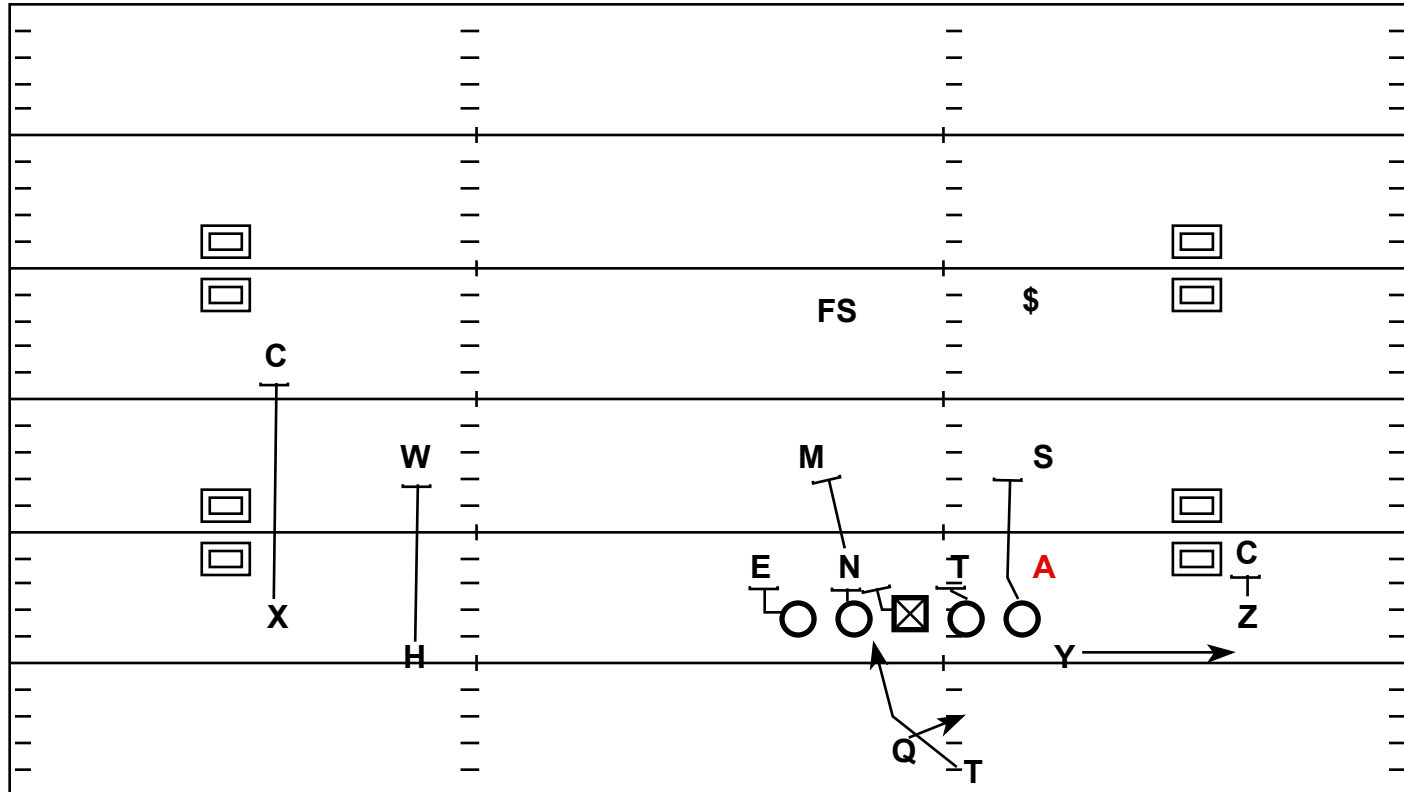

2x2 Wing: Inside Zone Read BS Slide

Quarter	Time	D & D	YD Line	Hash	Score
1st	4:40	1 - 10	-36	R	7 - 7

Strategy: Great Run Concept v. 1 High, Great RPO Conflict v. 2 High

QB Progression/Read: v. 1-High read Backside EMLOS for A-Level Run Read before moving onto the the alley player as the post-snap RPO. v. 2-High Read the Sam Linebacker on the RPO Slide Right Away

X - Block Corner
H - Block Will Linebacker
Y - Straight Slide Screen
Z - Block Corner
T - Inside Zone Path, Read Backside Leg of the Playside Guard

LT - Inside Drive
LG - Combo Nose to Mike Linebacker
C - Combo Nose to Mike Linebacker
RG - Inside Drive Defensive Tackle
RT - Sift Thru B-Gap to Sam Linebacker