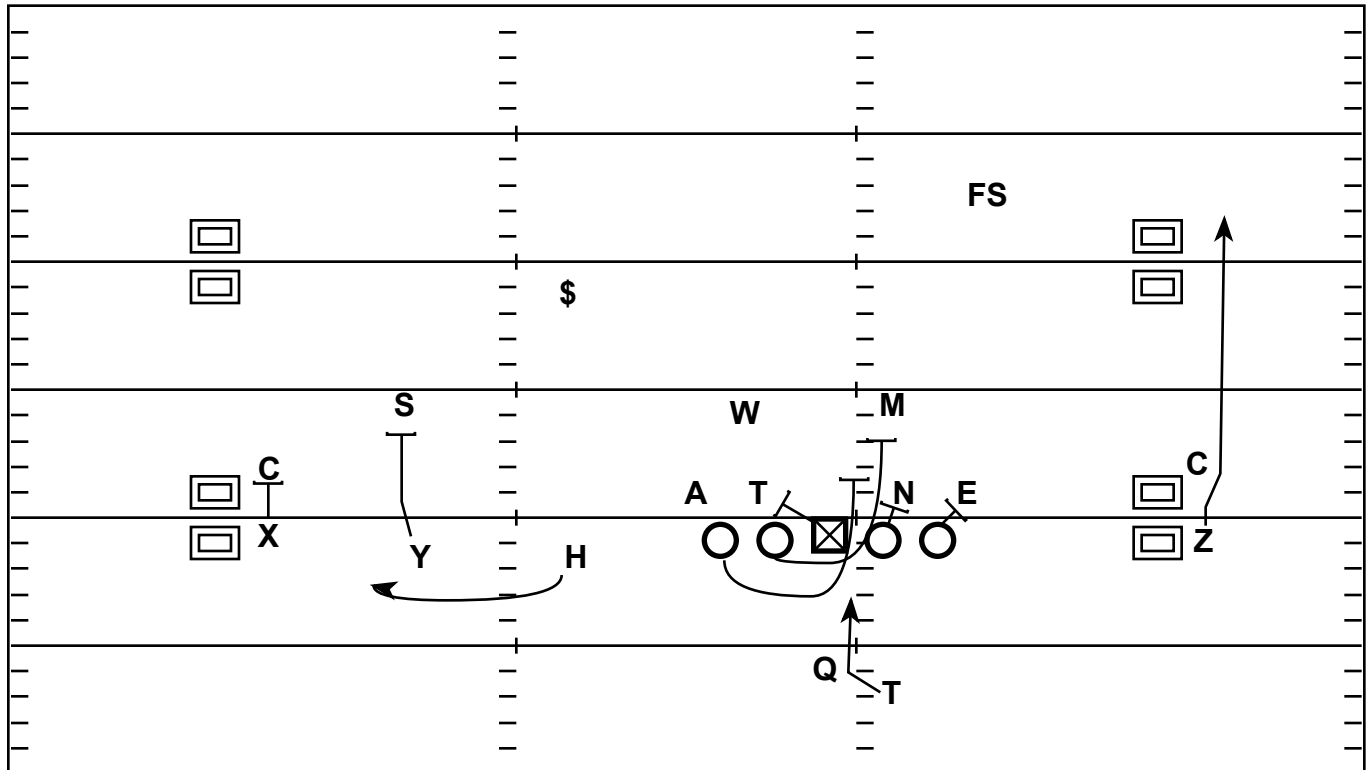

# 3x1 Open: GT Counter Base

Quarter	Time	D & D	YD Line	Hash	Score
3rd	9:57	1 - 10	43	R	28 - 10

Strategy: Base Bread n' Butter with a Tag that alters the presentation and forces different keys & reads for the Defense.

QB Progression/Read: Pre-Snap Read the Numbers for the Bubble - Hand Off to RB

X - Block Corner	LT - Wrap Insert to -1 (Will Linebacker)
H - Bubble	LG - Wrap Insert to Point (Mike Linebacker)
Y - Block Sam Linebacker	C - Back Block 3-Tech Tackle
Z - Run Off Corner	RG - Man Lock on 3-Tech Nose
T - Sameside Entry, Follow the Wrap	RT - Man Lock on End