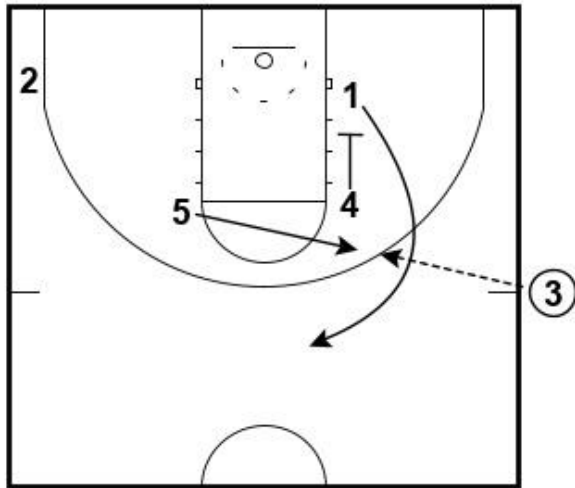

Indiana - SLOB - Zipper through elbow back cut

Frame 1

zipper pin & pass to elbow flash

Frame 2

keep & relocations

Frame 3

fake move to handoff & back cut