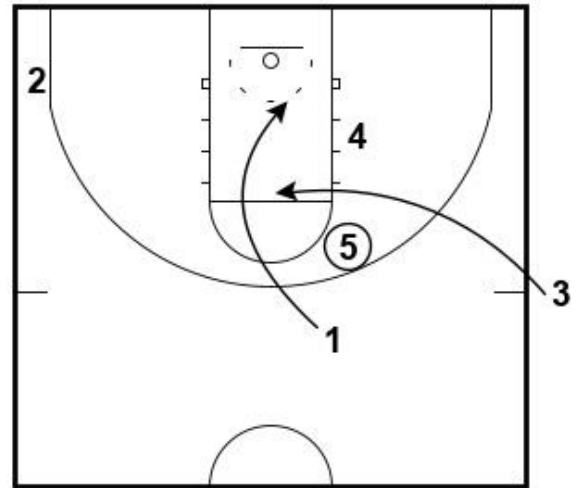

Indiana - SLOB - Zipper through elbow back cut

Frame 1

zipper pin & pass to elbow flash

Frame 2

keep & relocations

Frame 3

fake move to handoff & back cut