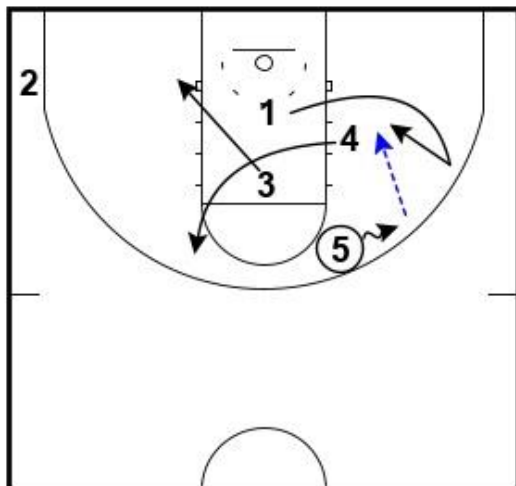

Indiana - SLOB - Zipper through elbow back cut

Frame 1

zipper pin & pass to elbow flash

Frame 2

keep & relocations

Frame 3

fake move to handoff & back cut